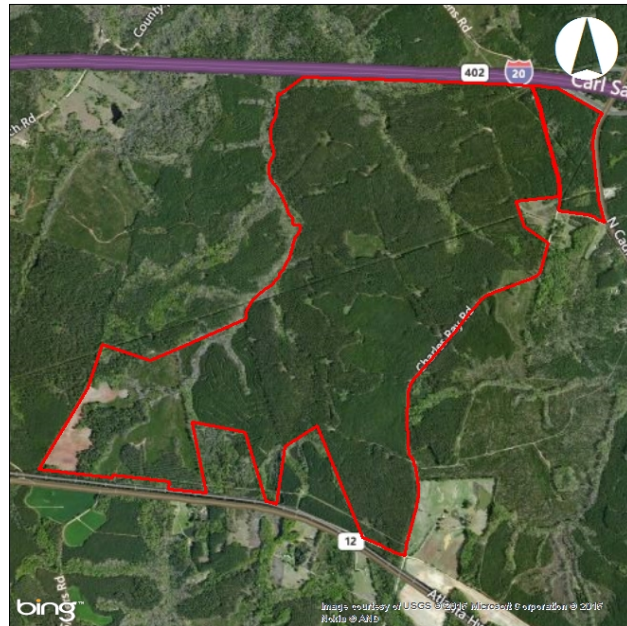

## Warren Co Mega Site

### Warren County Mega Site

Warrenton, GA 30828  
Warren County

#### Property

Total Acres	1,177.0 acres
Remaining Acres	1,177.0 acres
Largest Tract	1,177.0 acres
Largest Rail Tract	1,177.0 acres
GRAD Site	No
Zoning	Agricultural
Rail Served	Yes